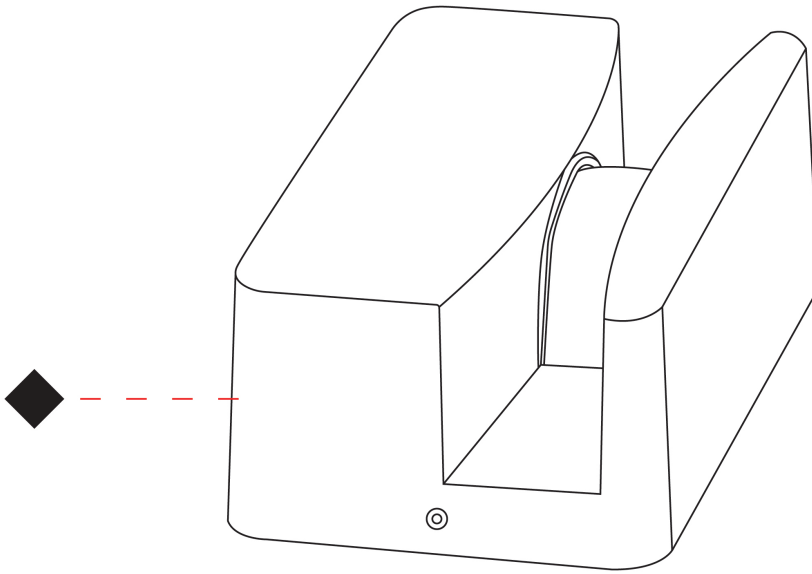

SILL SURFACE

E9W643-

PROJECT _____

TYPE _____

SPECIFIER _____

QUANTITY _____

DATE _____

E